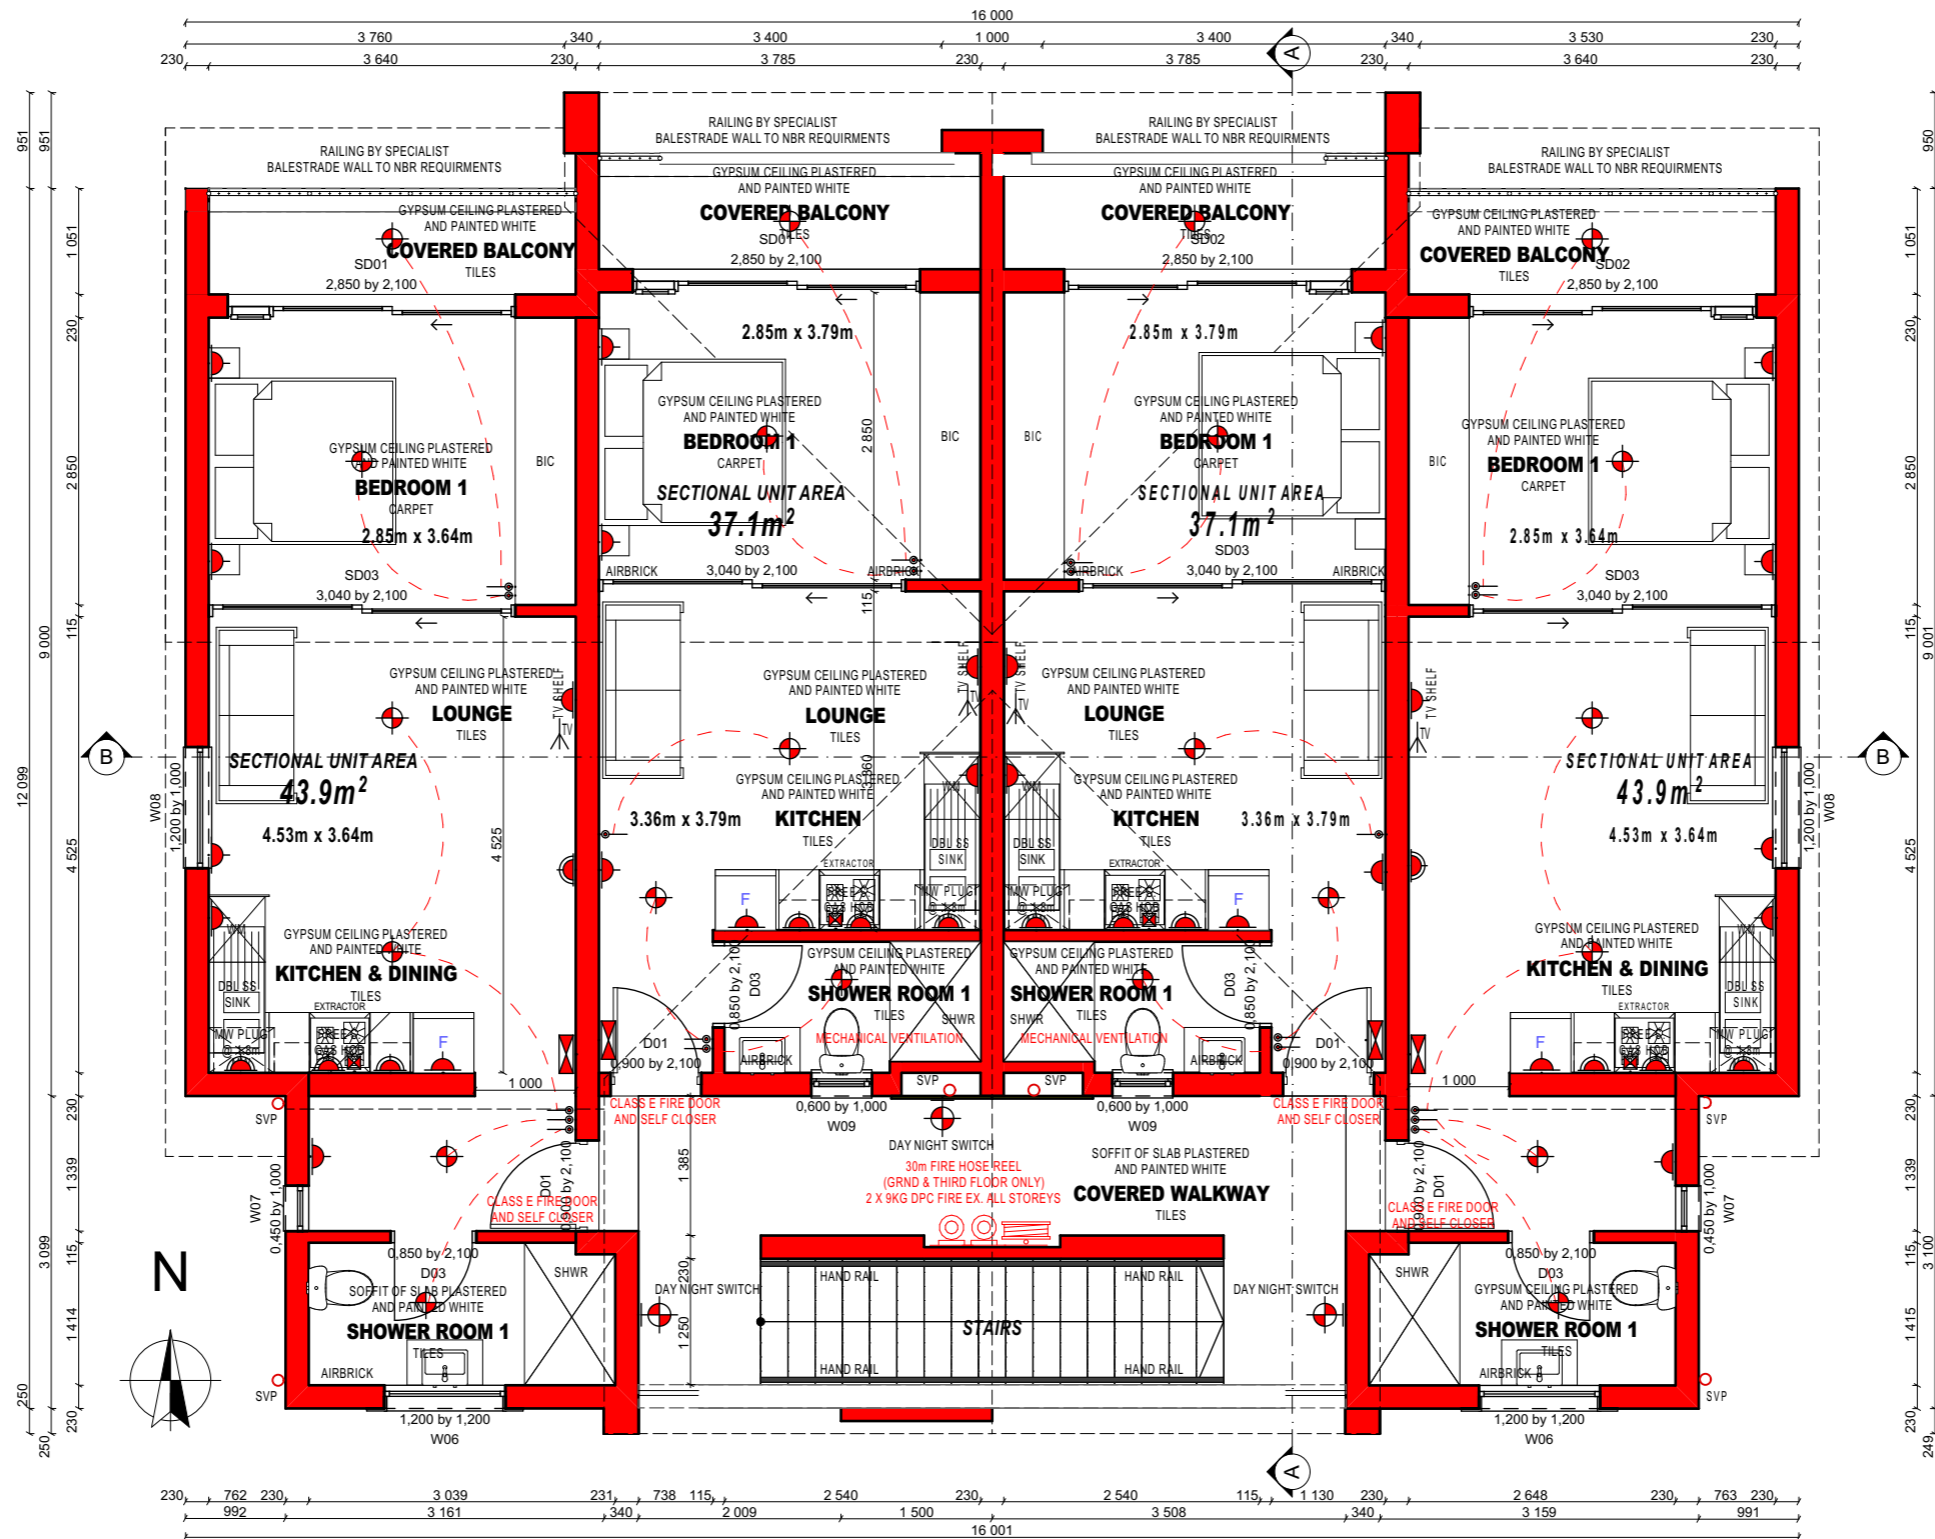

# BLOCK D

## THIRD STOREY

TYPE G & H - 1 BEDROOM x 1 BATH UNITS  
SCALE 1:50

125 ON HILTON

NEW RESIDENTIAL HOUSING DEVELOPMENT  
125 HILTON ROAD, LINBRO PARK, SANDTON  
STAND 466 - LINBRO PARK EXT 199

Wellspring Properties  
a smart move